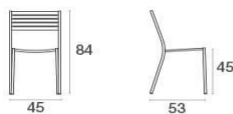

Segno / Chair Design / Aldo Ciabatti

Segno defining element is simplicity: Segno, a collection which relies on horizontal lines as its identifying feature. Available in two different sizes, the versatile Segno bench, with its distinctive line motif, is the perfect seating element for those who love simple design and comfort.

Description

Code: **263**
Typology: **Chairs**
Collection: **Segno**

Stackable: 8
Static Load: 200 Kg

Technical Info

Width: **45 cm**
Depth: **53 cm**
Height: **84 cm**
Weight: **7.8 Kg**
Static Load: **200 Kg**
Seat Cushion:

Packaging

Packages: **1**
Pieces for pack: **4**
Dimensions: **98x69x48 cm**
Volume: **0.324 mc**

Polyethylene bag and cardboard box

Segno / Chair
Design / Aldo Ciabatti

Colors

Military Green

Antique Iron

Matt White