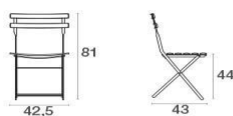

### Description

Code: **314**

Typology: **Chairs**

Collection: **Arc en ciel**

Folding: Yes

### Technical Info

Width: **42.5 cm**

Depth: **43 cm**

Height: **81 cm**

Weight: **4.80 Kg**

Static Load:

Seat Cushion:

### Packaging

Packages: **1**

Pieces for pack: **2**

Dimensions: **95x20x46 cm**

Volume: **0.089 mü**

Polyethylene bag and cardboard box