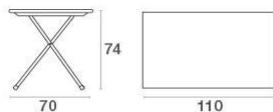

Description

Code: **331**
Typology: **Folding**
Collection: **Arc en ciel**

Folding: Yes
Shape: Rectangular

Technical Info

Width: **110 cm**
Depth: **70 cm**
Height: **74 cm**
Weight: **16.40 Kg**
Static Load:
Seat Cushion:

Packaging

Packages: **1**
Pieces for pack: **1**
Dimensions: **117x14.5x92 cm**
Volume: **0.156 mü**

Polyethylene bag and cardboard box

Arc en ciel / Folding rectangular table 110x70 Design /

Colors

Marine Blue