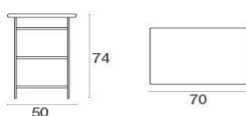

Description

Code: **3513**

Typology: **Folding**

Collection: **Arc en ciel**

Folding: Yes

Technical Info

Width: **70 cm**

Depth: **50 cm**

Height: **74 cm**

Weight: **17.70 Kg**

Static Load:

Seat Cushion:

Packaging

Packages: **1**

Pieces for pack: **2+1**

Dimensions: **96x56x32 cm**