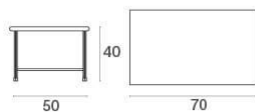

### Description

Code: **403**  
Typology: **Coffee Tables**  
Collection: **Arc en ciel**

Folding: Yes  
Shape: Rectangular

### Technical Info

Width: **50 cm**  
Depth: **70 cm**  
Height: **40 cm**  
Weight: **7.50 Kg**  
Static Load:  
Seat Cushion: