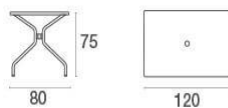

Cambi / Rectangular table 120x80 Design / Aldo Ciabatti

Comfortable and with an essential design, Cambi is a set of tables that naturally fits in in the most diverse contexts. The table top with dimensions 60 x 60 cm up to diameter 120 cm is made from the unmistakable EMU expanded metal.

Description

Code: **807**
Typology: **Fixed**
Collection: **Cambi**

Static Load: 100 Kg
Shape: Rectangular

Technical Info

Width: **120 cm**
Depth: **80 cm**
Height: **75 cm**
Weight: **18.30 Kg**
Static Load: **100 Kg**
Seat Cushion:

Packaging

Packages: **1**
Pieces for pack: **1**
Dimensions: **123x9x86 cm**
Volume: **0.095 mc**

Polyethylene bag and cardboard box

Cambi / Rectangular table 120x80
Design / Aldo Ciabatti

Colors

Antique Iron