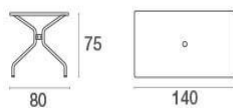

Cambi / Rectangular table 140x80 Design / Aldo Ciabatti

Comfortable and with an essential design, Cambi is a set of tables that naturally fits in in the most diverse contexts. The table top with dimensions 60 x 60 cm up to diameter 120 cm is made from the unmistakable EMU expanded metal.

Description

Code: **808**
Typology: **Fixed**
Collection: **Cambi**

Static Load: 100 Kg
Shape: Rectangular

Technical Info

Width: **140 cm**
Depth: **80 cm**
Height: **75 cm**
Weight: **20.50 Kg**
Static Load: **100 Kg**
Seat Cushion:

Packaging

Packages: **1**
Pieces for pack: **1**
Dimensions: **143x9x86 cm**
Volume: **0.111 mc**

Polyethylene bag and cardboard box

Cambi / Rectangular table 140x80
Design / Aldo Ciabatti

Colors

Antique Iron