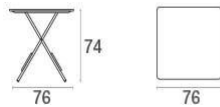

### Description

Code: **907**

Typology: **Folding**

Collection: **Pigalle**

Folding: Yes

Static Load: 100 Kg

Shape: Square

### Technical Info

Width: **76 cm**

Depth: **76 cm**

Height: **74 cm**

Weight: **12.20 Kg**

Static Load: **100 Kg**

Seat Cushion: