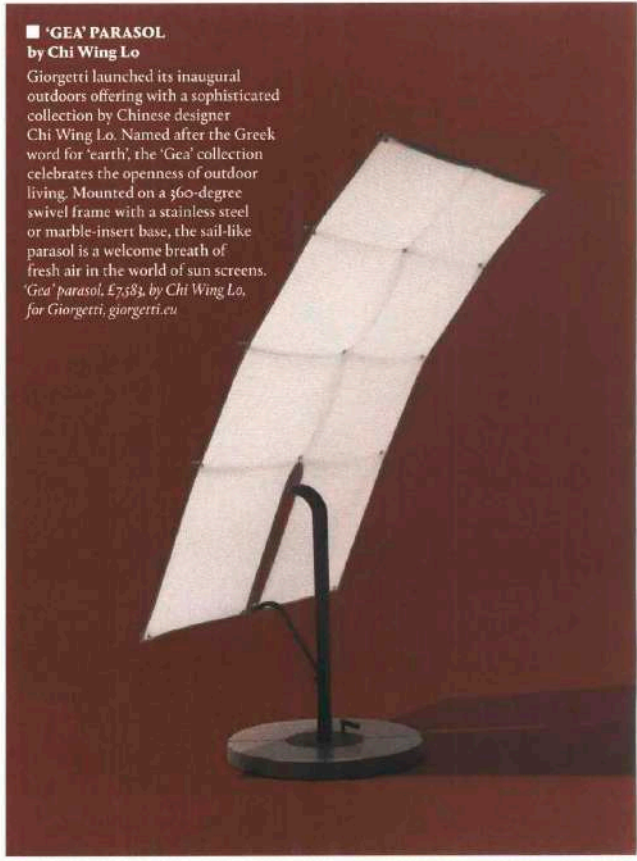

Headline: Wallpaper

Country: UK

Feature: Lyze

**The W\* House | Outdoors**

■ **'CAPRERA' COFFEE TABLES**  
by Massimo Castagna

Since launching ten years ago, Italian garden furniture brand Exteta has produced everything from red cedar sunbeds and brass lights to large teahouse pavilions and outdoor kitchens at its workshop near Milan. To celebrate its tenth anniversary, the company joined forces with architect Massimo Castagna to produce a collection that highlights the brand's connection to nature and sense of space. Named after a small island off the Sardinian coast, these coffee tables feature wood and marble assembled in a jigsaw-like fashion, and form part of a collection that sees Exteta and Castagna play with a diverse range of materials. A lounge and chair with matching dowel legs are also available. *'Caprera' rectangular table, €1,640; round, €1,330, by Massimo Castagna, for Exteta, exteta.it*

■ **'GEA' PARASOL**  
by Chi Wing Lo

Giorgetti launched its inaugural outdoors offering with a sophisticated collection by Chinese designer Chi Wing Lo. Named after the Greek word for 'earth', the 'Gea' collection celebrates the openness of outdoor living. Mounted on a 360-degree swivel frame with a stainless steel or marble-insert base, the sail-like parasol is a welcome breath of fresh air in the world of sun screens. *'Gea' parasol, £758, by Chi Wing Lo, for Giorgetti, giorgetti.eu*

■ **'NEF' CHAIR**  
by Patrick Norguet

Patrick Norguet's debut design for Italian brand **emu** is a chair that consists of a light aluminium frame and a braided rope net backrest, with comfort enhanced by a selection of padded cushions. Designed to bring visual lightness to outdoor seating areas, it is also available as a dining chair. *'Nef' chair, price on request, by Patrick Norguet, for Emu, emu.it*